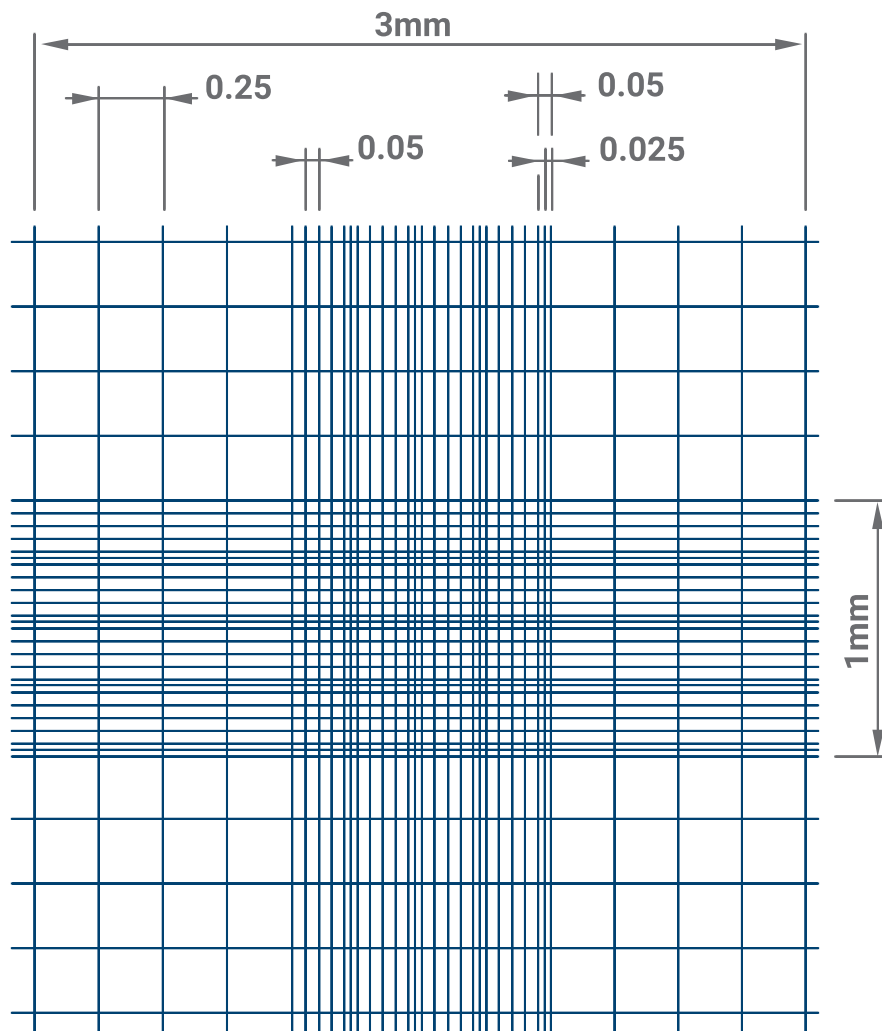

Counting chambers Bürker-Türk

Chamber depth 0.1mm

Art.No.	Description
40445002	double ruling, without clamps
40445003	double ruling, with clamps

Counting chambers Bürker-Türk

Chamber depth 0.1mm / **CE** mark

Art.No.	Description
40445702	double ruling, without clamps
40445703	double ruling, with clamps