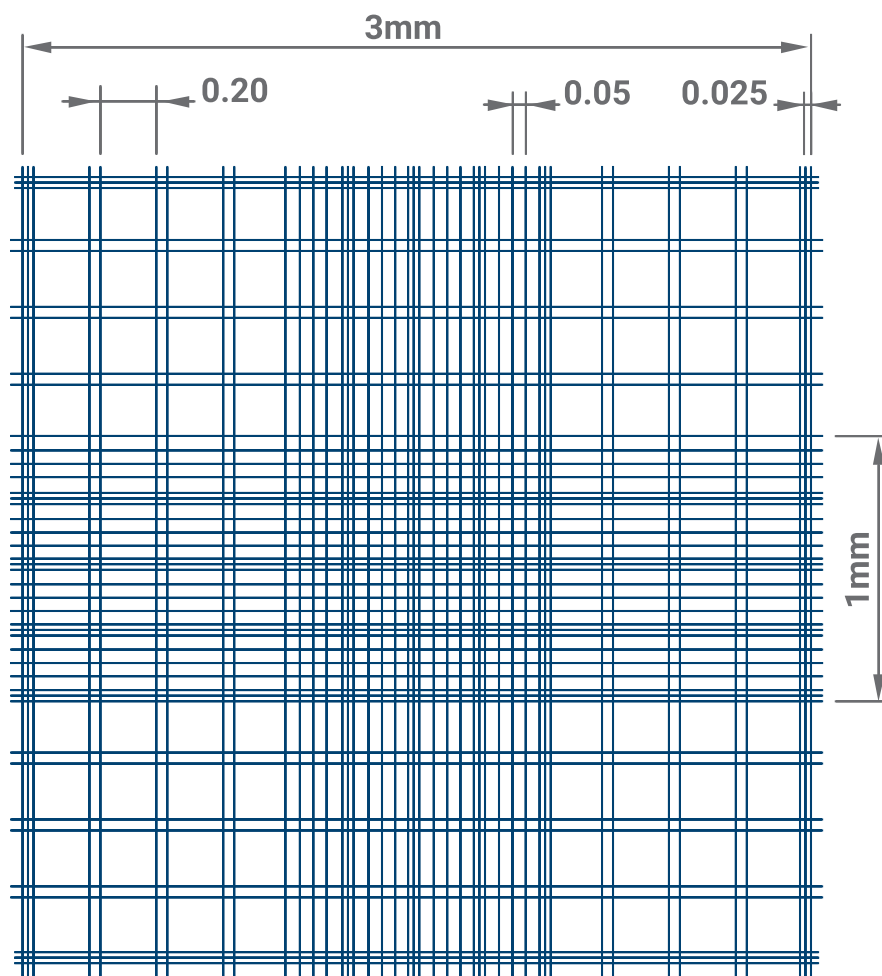

Counting chambers Türk

Chamber depth 0.1mm

Art.No.	Description
40444002	double ruling, without clamps

Counting chambers Türk

Chamber depth 0.1mm / CE mark

Art.No.	Description
40444702	double ruling, without clamps