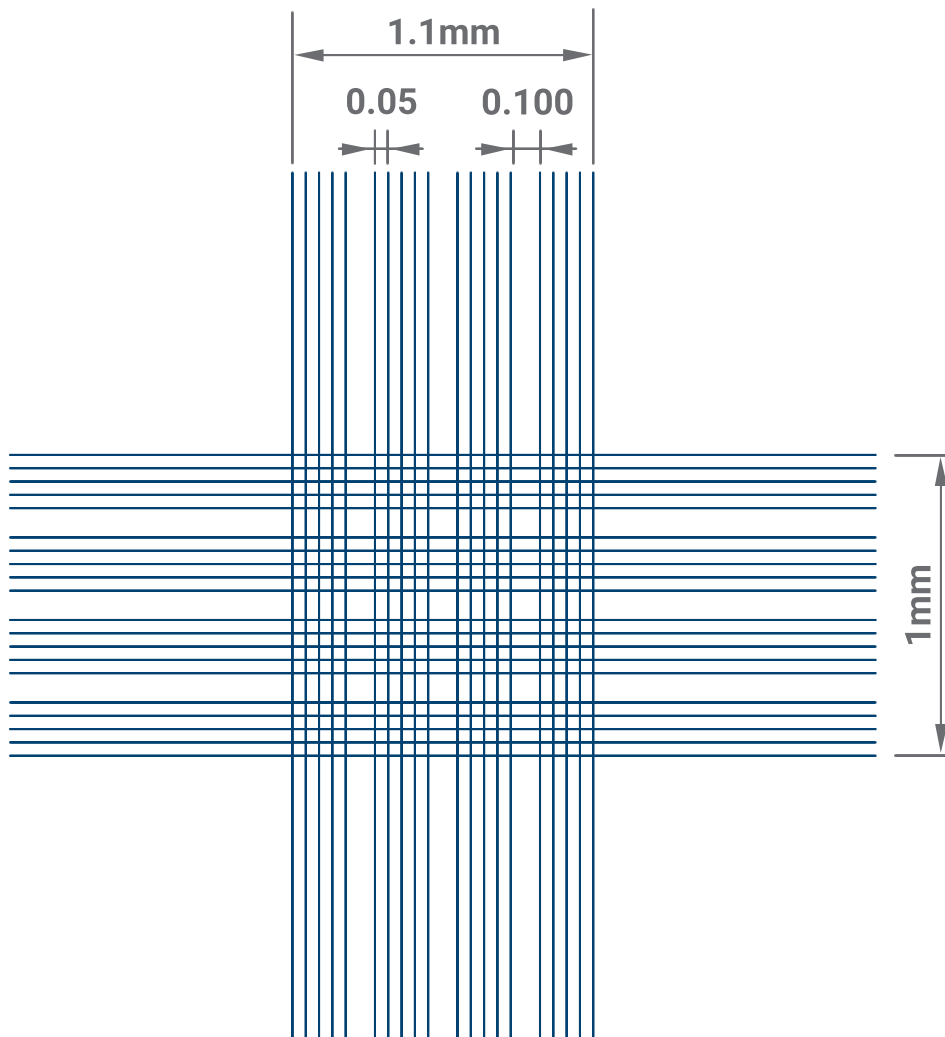

Counting chambers Thoma (new)

Chamber depth 0.1mm

Art.No.	Description
40447002	double ruling, without clamps

Counting chambers Thoma (new)

Chamber depth 0.1mm / **CE** mark

Art.No.	Description
40447701	single ruling, without clamps
40447702	double ruling, without clamps
40447703	double ruling, with clamps