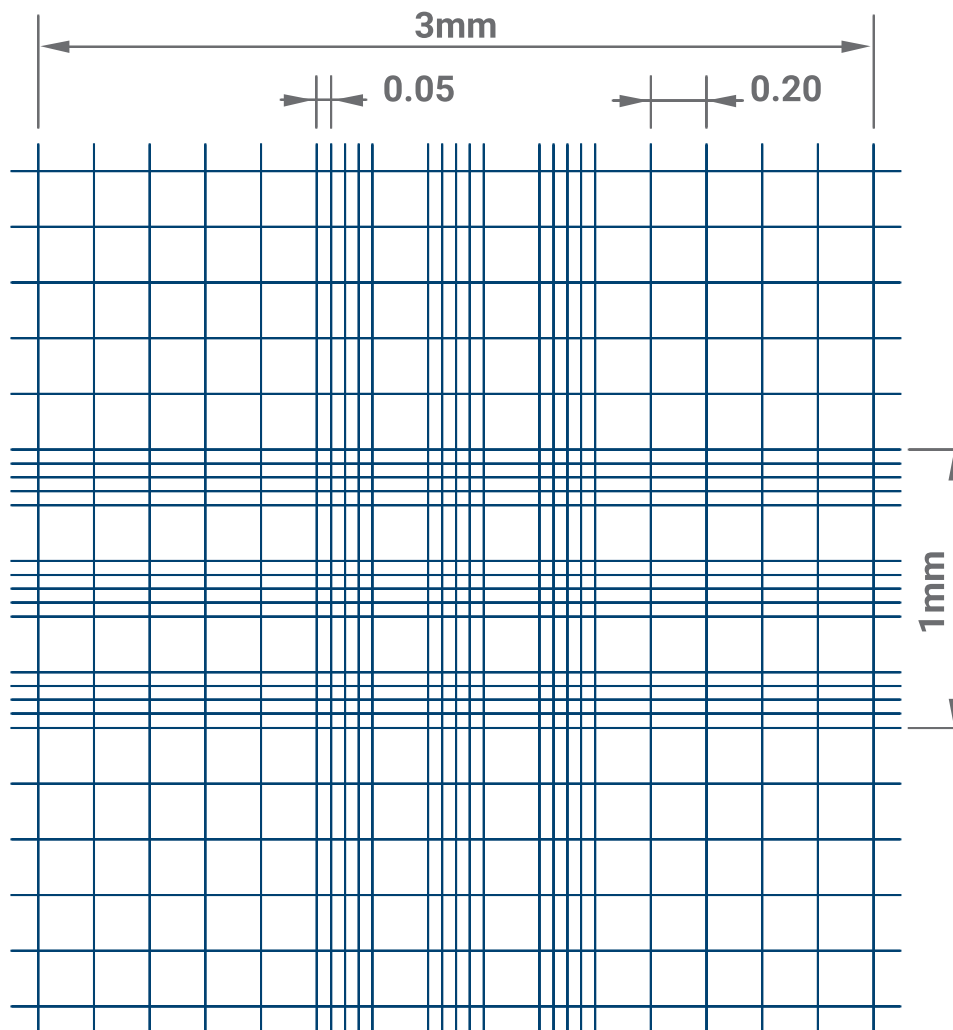

Counting chambers Schilling-Kreuznetz

Chamber depth 0.1mm

Art.No.	Description
40452002	double ruling, without clamps

Counting chambers Schilling-Kreuznetz

Chamber depth 0.1mm / CE mark

Art.No.	Description
40452702	double ruling, without clamps