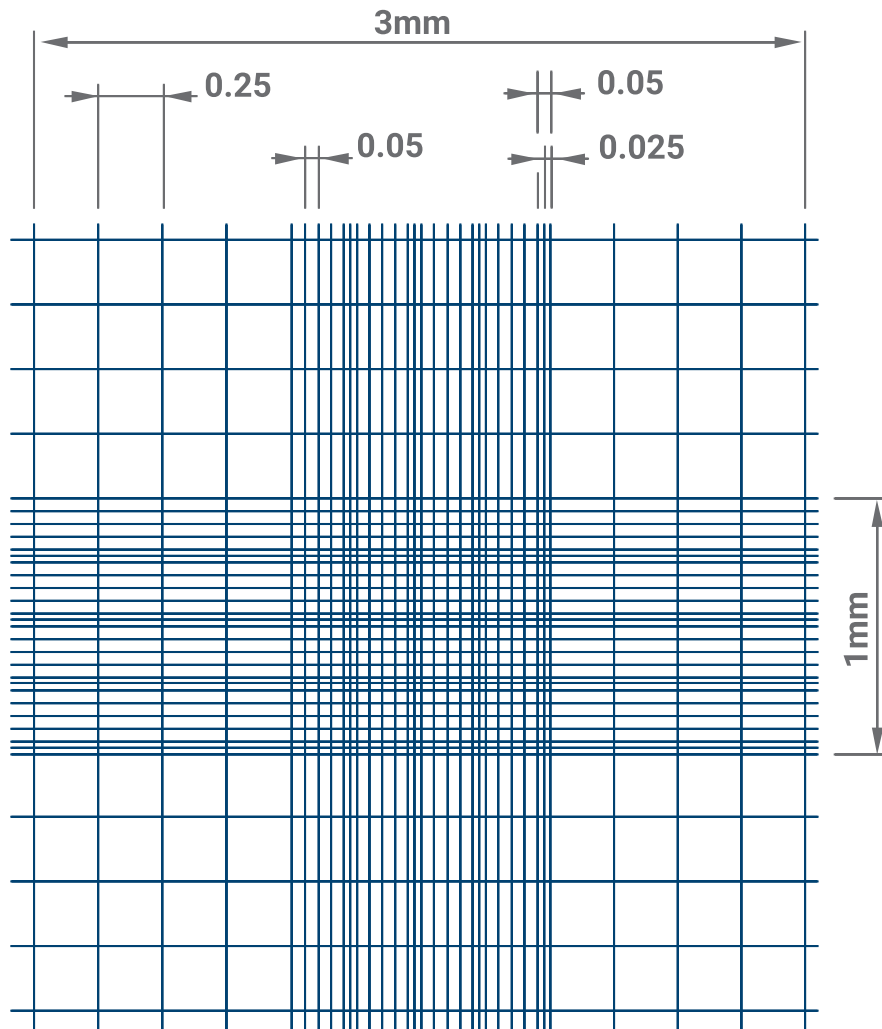

Counting chambers Neubauer

Chamber depth 0.1mm

Art.No.	Description
40441001	single ruling, without clamps
40441002	double ruling, without clamps
40441003	double ruling, with clamps
40441012	double ruling, bright line, without clamps

Counting chambers Neubauer

Chamber depth 0.1mm / CE mark

Art.No.	Description
40441701	single ruling, without clamps
40441702	double ruling, without clamps
40441703	double ruling, with clamps
40441712	double ruling, bright line, without clamps