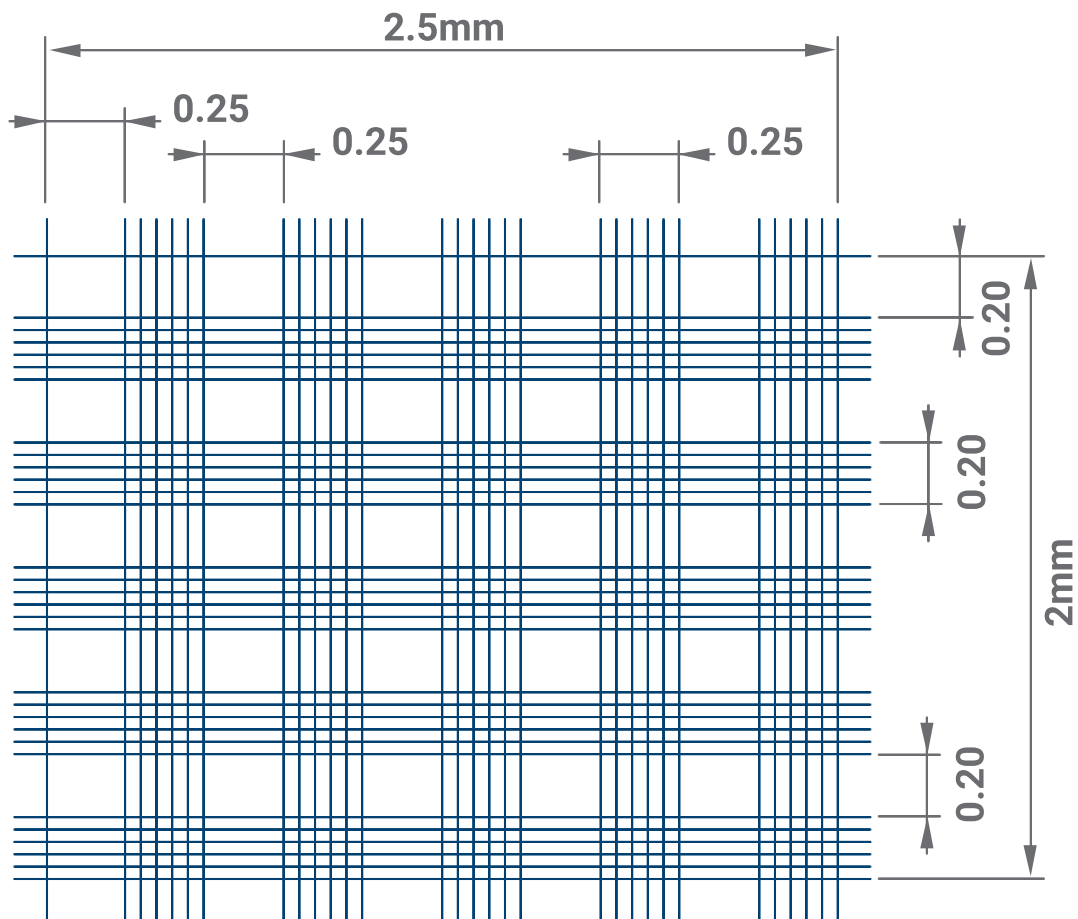

Counting chambers Malassez

Chamber depth 0.2mm

Art.No.	Description
40453001	single ruling, without clamps
40453002	double ruling, without clamps

Counting chambers Malassez

Chamber depth 0.2mm / **CE** mark

Art.No.	Description
40453701	single ruling, without clamps
40453702	double ruling, without clamps