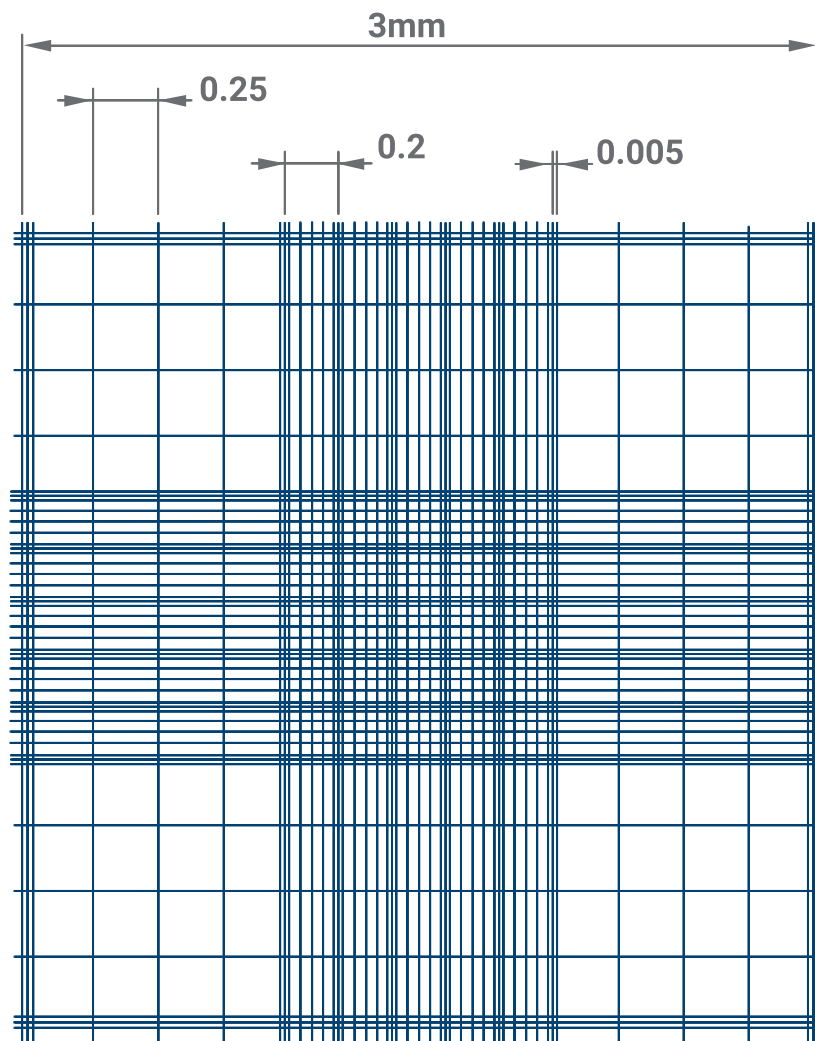

Counting chambers Neubauer improved Chamber depth 0.1mm

Art.No.	Description
40442002	double ruling, without clamps
40442012	double ruling, bright line, without clamps

Counting chambers Neubauer improved Chamber depth 0.1mm / CE mark

Art.No.	Description
40442702	double ruling, without clamps
40442712	double ruling, bright line, without clamps