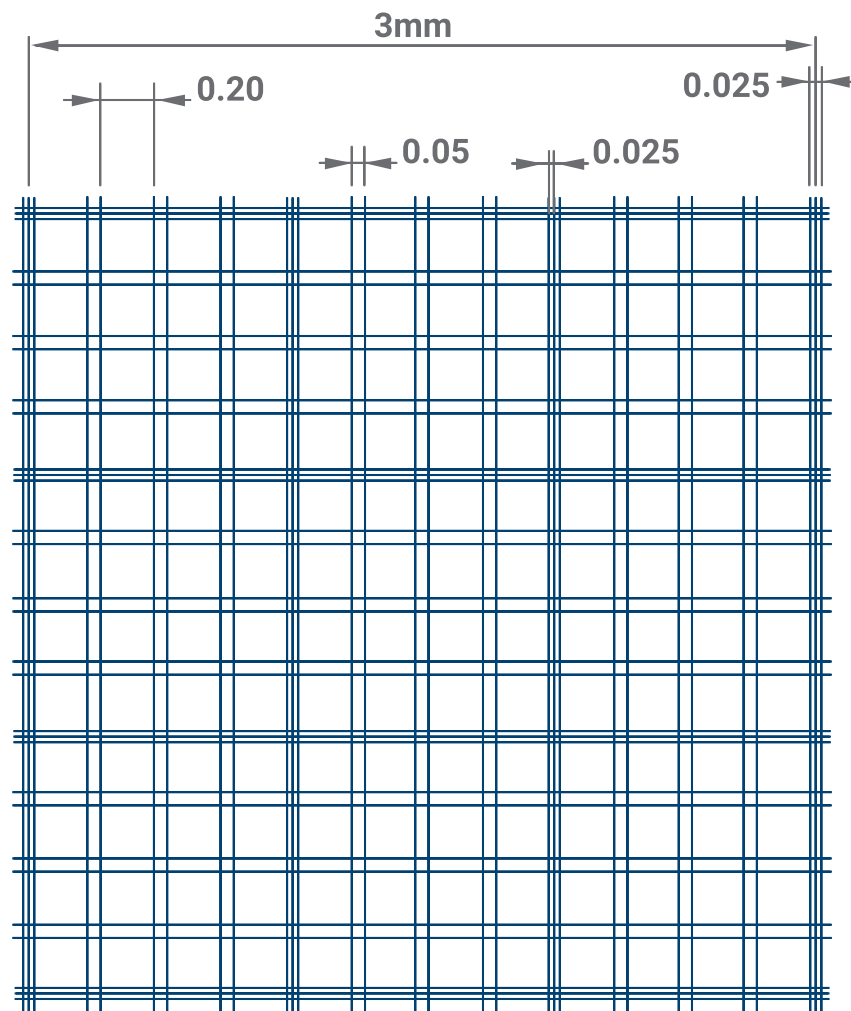

Counting chambers Bürker

Chamber depth 0.1mm

Art.No.	Description
40443001	single ruling, without clamps
40443002	double ruling, without clamps
40443003	double ruling, with clamps
40443013	double ruling, bright line, with clamps

Counting chambers Bürker

Chamber depth 0.1mm / **CE** mark

Art.No.	Description
40443701	single ruling, without clamps
40443702	double ruling, without clamps
40443703	double ruling, with clamps
40443712	double ruling, bright line, without clamps
40443713	double ruling, bright line, with clamps