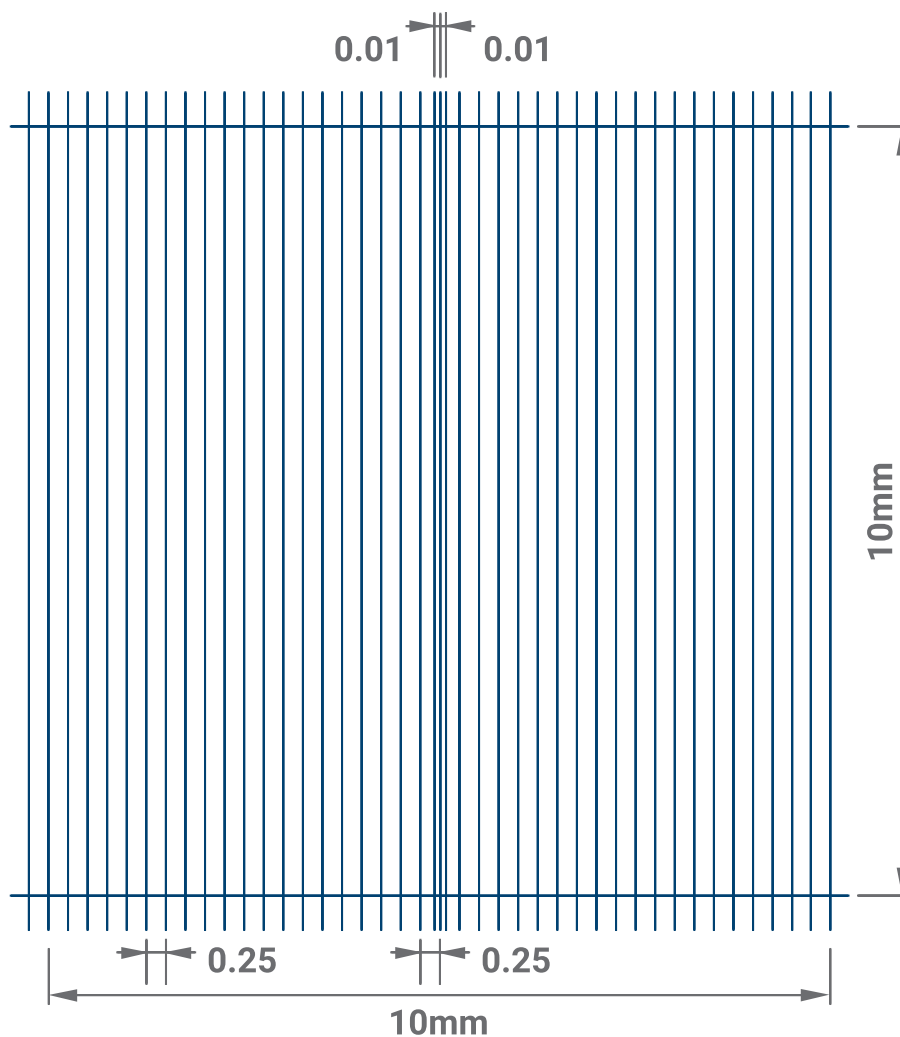

Counting chambers Nagotte

Chamber depth 0.5mm

Art.No.	Description
40446001	single ruling, without clamps
40446002	double ruling, without clamps

Counting chambers Nagotte

Chamber depth 0.5mm / **CE** mark

Art.No.	Description
40446701	single ruling, without clamps
40446702	double ruling, without clamps