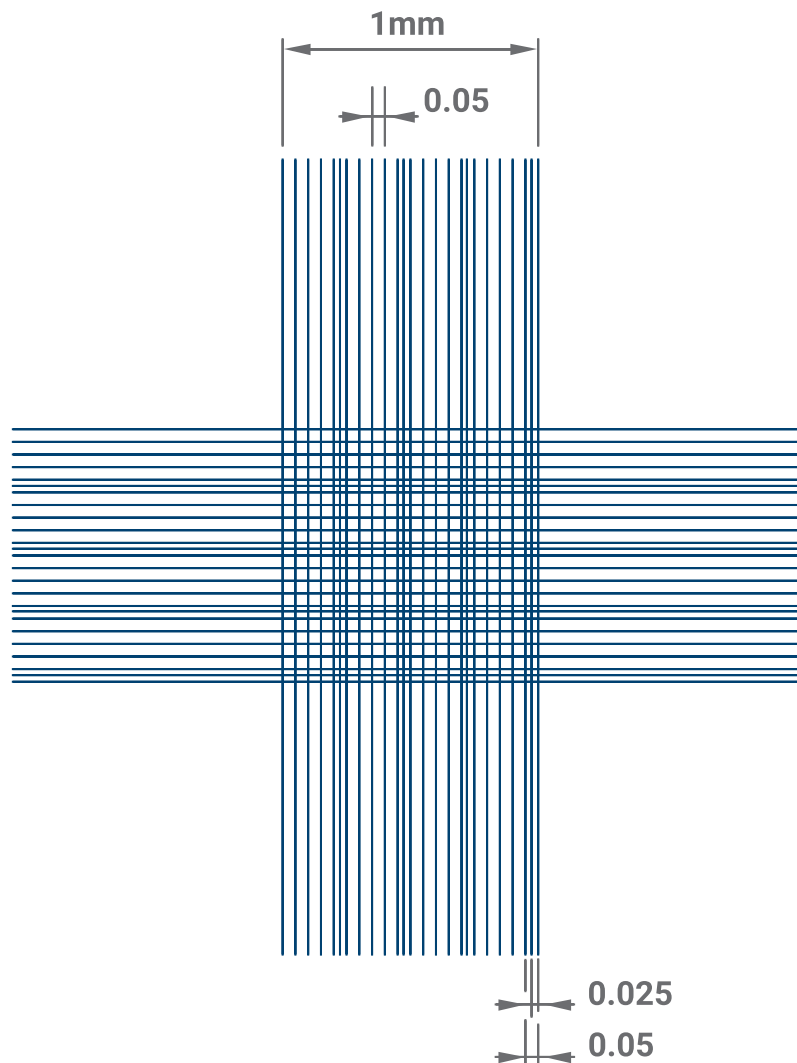

Counting chambers Thoma

Chamber depth 0.1mm

Art.No.	Description
40440001	single ruling, without clamps
40440002	double ruling, without clamps
40440003	double ruling, with clamps

Counting chambers Thoma

Chamber depth 0.1mm / CE mark

Art.No.	Description
40440701	single ruling, without clamps
40440702	double ruling, without clamps
40440703	double ruling, with clamps
40440712	double ruling, bright line, without clamps